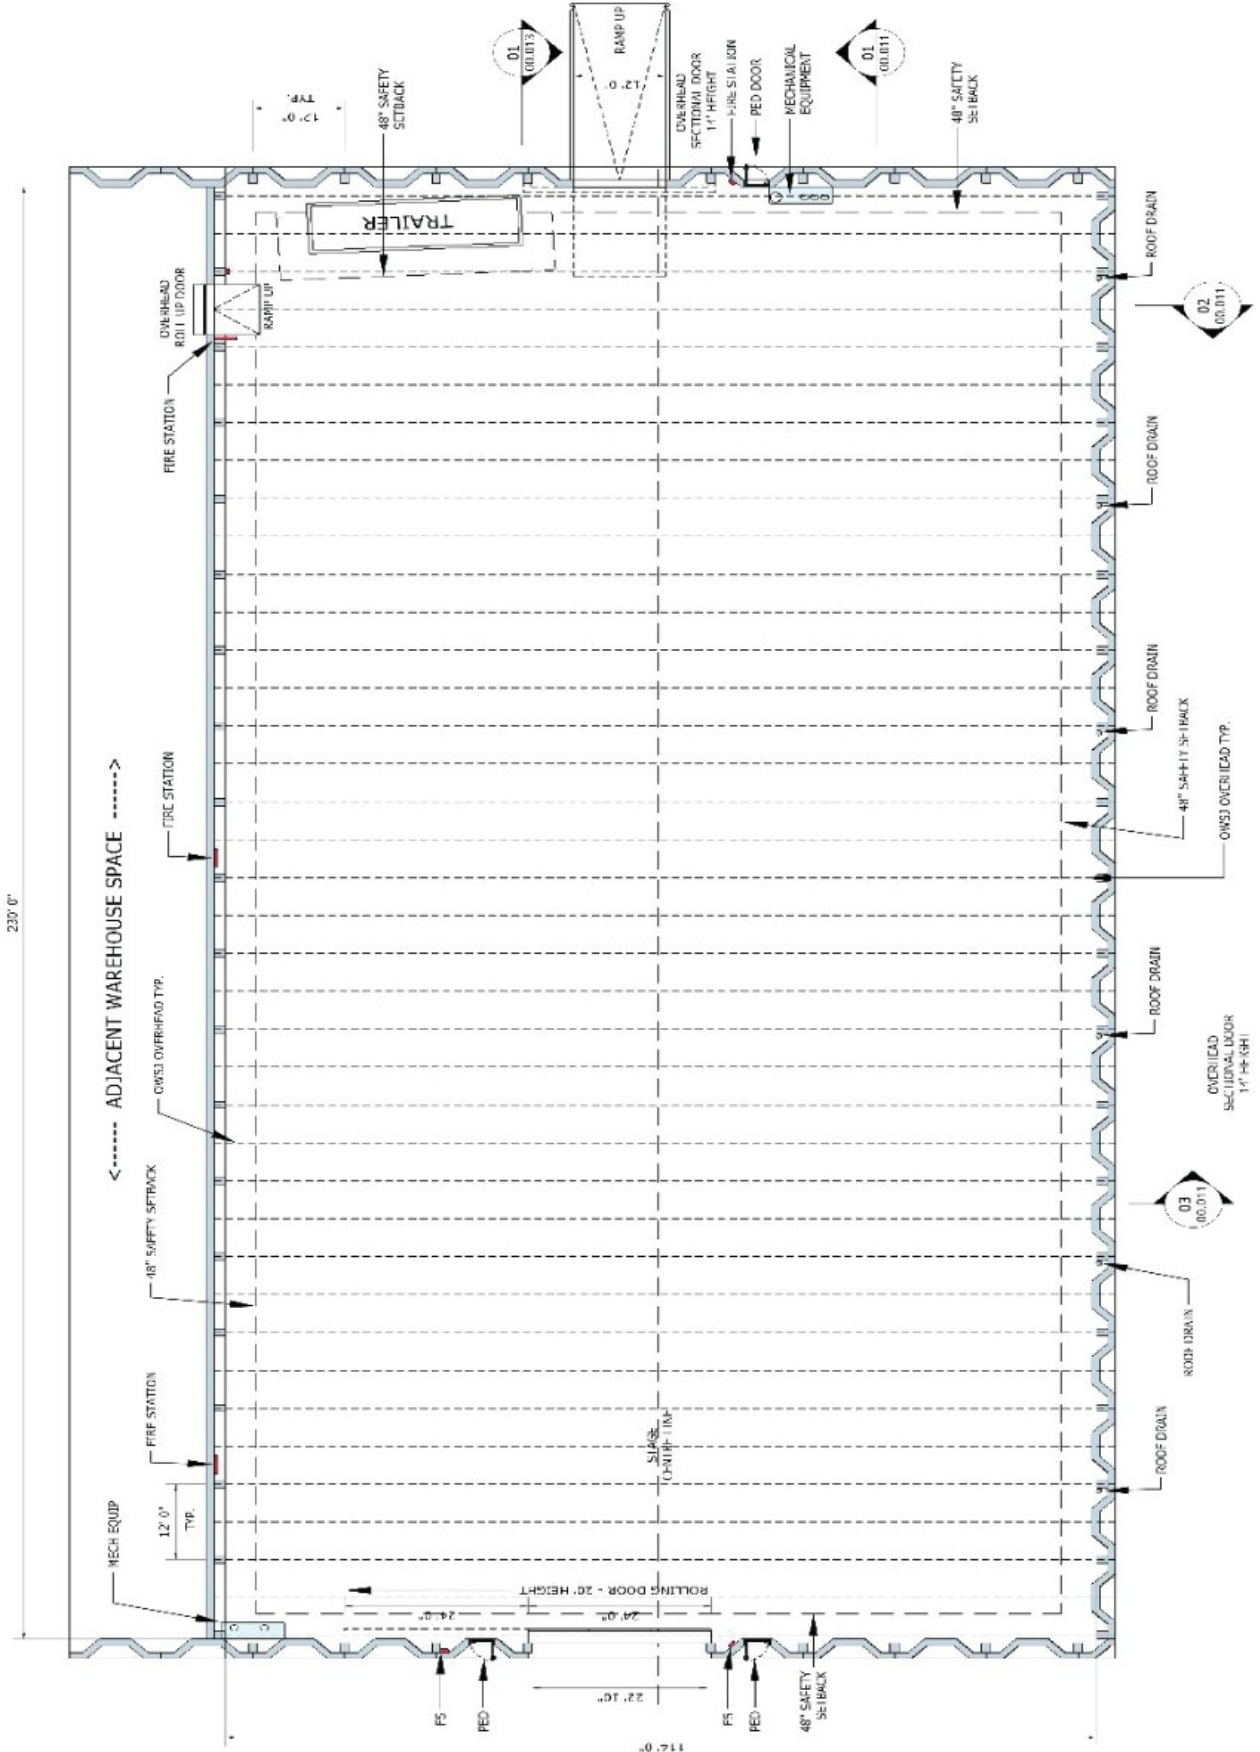

UNDER SIDE OF OWSJ +/-20'
UNDER SIDE OF ROOF DECK +/-25'

DUFFERIN GATE
STUDIOS

1000 Steeles Ave. East
STUDIO A - 27K sq.ft.
STUDIO B - 27K sq.ft.

DUFFERIN GATE
STUDIOS

ALL DIMENSIONS IN US. SEE SITE SPECIFIED